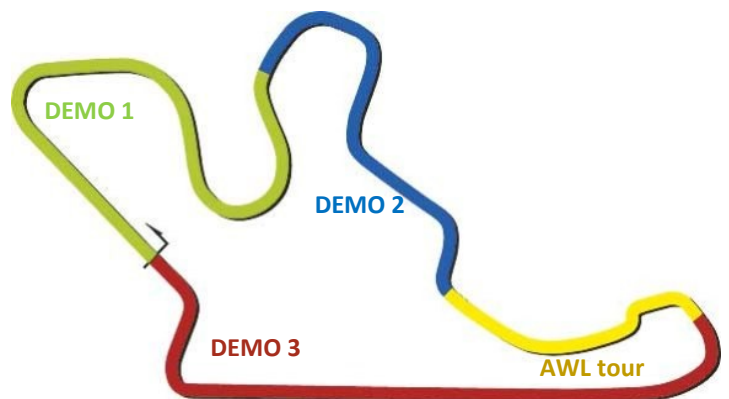

15:00-15:30

Recap and outlook
End of event

How to get there & hotel suggestions

Awl-Techniek B.V.

Nobelstraat 37
3846 CE Harderwijk , NL

Mrs Marlou Van de Wiel
m.vandewiel@awl.nl

[Link to route options via google maps](#)